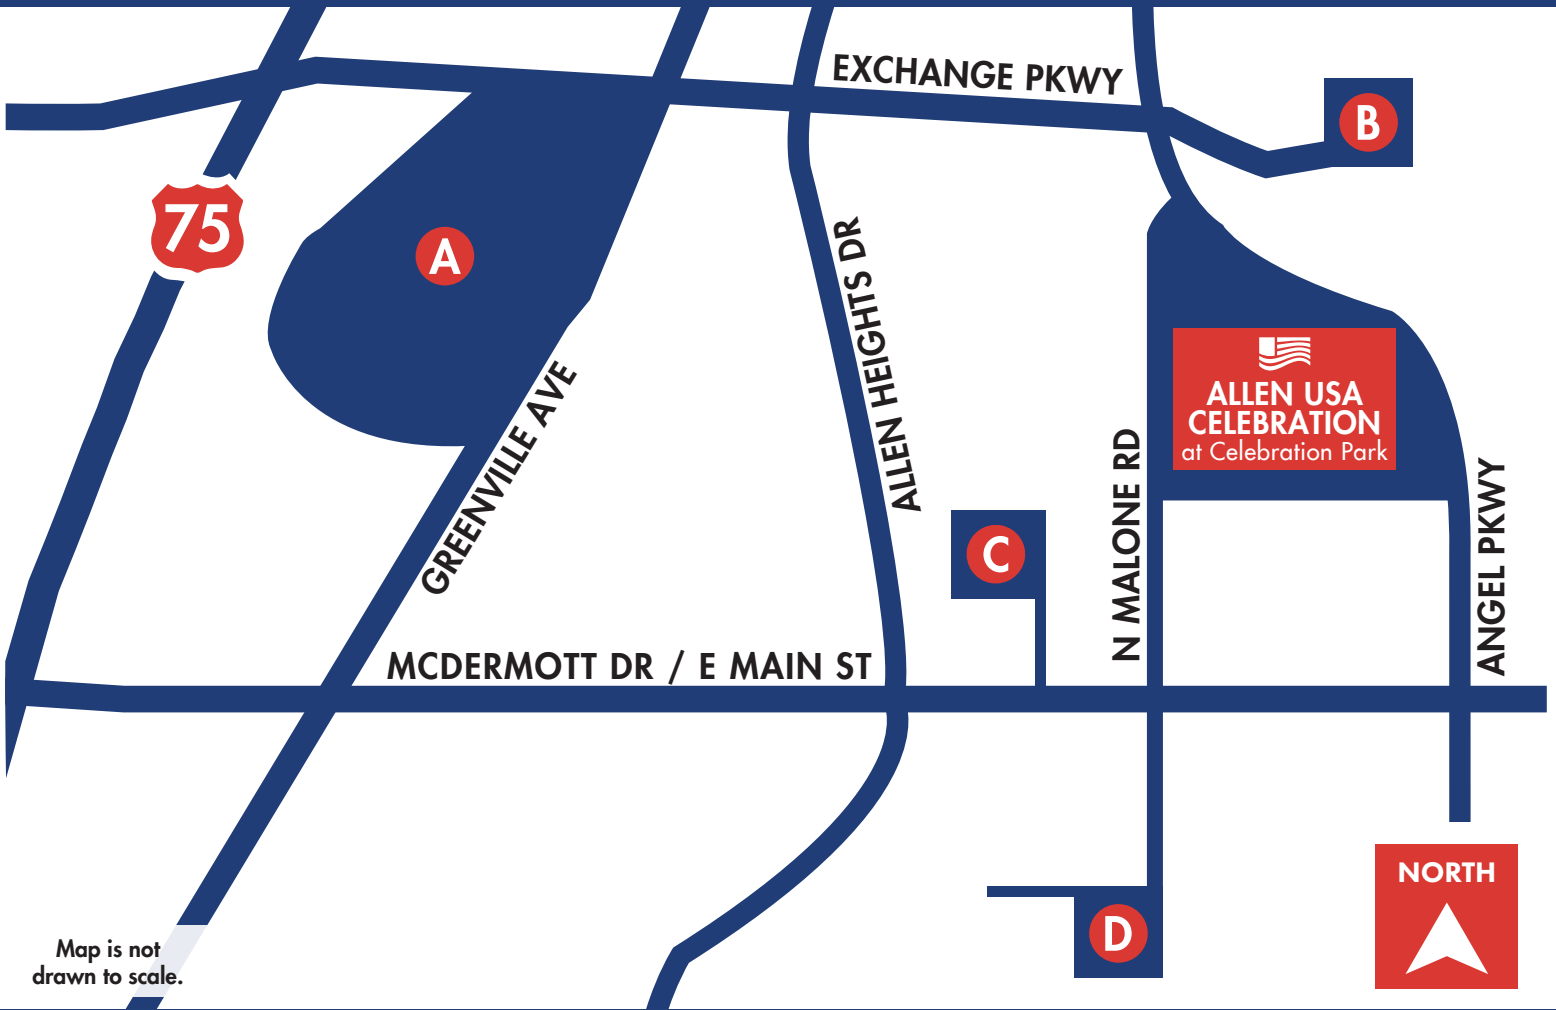

Market STREET

ALLEN USA CELEBRATION

PRESENTED BY CREDIT UNION OF TEXAS

JUNE 25 · 7-10 PM · FREE ADMISSION · CELEBRATION PARK · ALLEN, TEXAS

PARKING & SHUTTLE SERVICE MAP

Shuttle Service Zone Transportation Partner: RescueMD

SHUTTLE SERVICE

The shuttle service pick-up and drop-off location will be at **Allen High School**, at the roundabout near the High School's main front entrance.

Shuttle service begins at 5:30 p.m. with return shuttles available throughout the afternoon and evening. Buses will not run from 9:00 p.m. until the end of the Fireworks Finale. Shuttle service will resume after the Fireworks Finale and end at 11 p.m.

PARK & WALK LOCATIONS

Remote parking for those who wish to park and walk to the event site is available at Story, Anderson and Olson Elementary Schools.

MAP LEGEND

- A** SHUTTLE SERVICE: PICK-UP & DROP-OFF
ALLEN HIGH SCHOOL (ROUNDBOUT NEAR SCHOOL'S FRONT ENTRANCE)
300 Rivercrest Boulevard · Allen, Texas 75002
- B** PARK & WALK: LOCATION #1
OLSON ELEMENTARY SCHOOL
1751 East Exchange Parkway · Allen, Texas 75002
- C** PARK & WALK: LOCATION #2
ANDERSON ELEMENTARY SCHOOL
305 North Alder Drive · Allen, Texas 75002
- D** PARK & WALK: LOCATION #3
STORY ELEMENTARY SCHOOL
1550 Edelweiss Drive · Allen, Texas 75002